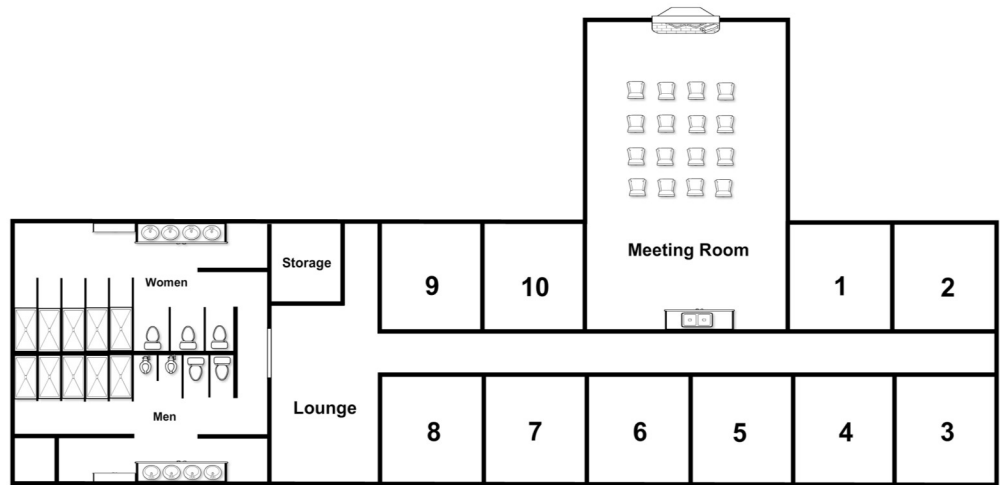

Aspen Lodge

10 rooms with community bathrooms
Attached meeting room with seating for up to 70 people

Room 1

Double Bed

1. _____

2. _____

Bunk-over

1. _____

Set of Bunks

1. _____

2. _____

Set of Bunks

1. _____

2. _____

Room 2

Double Bed